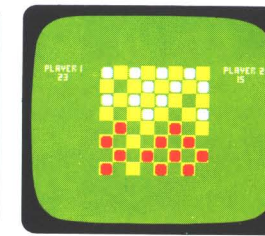

This Videcade library already offers all Bally Professional Arcade owners fascinating sports, strategy and educational games. Future Videcade Cassettes will expand the unit's applications and usefulness in many fields. And with Bally BASIC, charts, graphs, music and a wide range of additional video games can be programmed. These new Videcade Cassettes will be available from us on a continuing basis.

STRATEGY

5001—Amazin' Maze

5001—Tic-Tac-Toe

5002—Black Jack

5002—Poker

5002—Acey Duecey

5003—Checkers*

ACTION/SKILL

5003—Backgammon*

2001—280Zzap™

2001—Dodgem™

2002—Sea Wolf™

2001—Missile

2003—Panzer Attack™

SPORTS

2003—Red Baron™